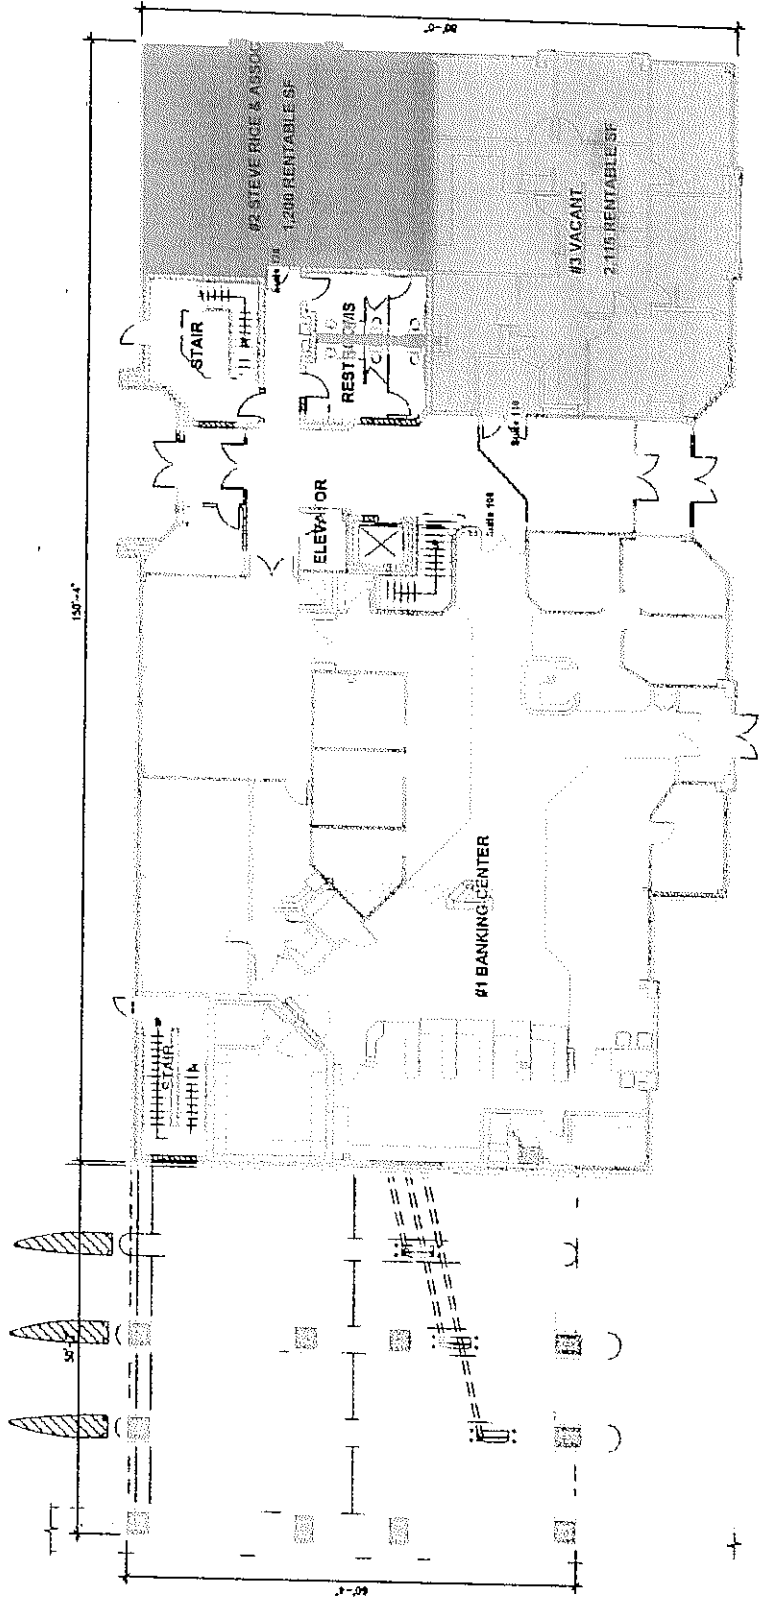

LOCATION: 2ND FLOOR
 1690 RING ROAD
 ELIZABETHTOWN, KY 42701

DATE: MARCH 2012

FLOOR PLAN

SCALE: 1/16" = 1'-0"

REPUBLIC
BANK & Trust
 COMPANY

401 West Market Street
 Louisville, Kentucky 40202-1700
 502/491-7171
 Fax: 502/491-0446
 www.republicbank.com

LOCATION: 1ST FLOOR
 1690 RING ROAD
 ELIZABETHTOWN, KY 42701

DATE: SEPTEMBER 2014

FLOOR PLAN

SCALE: NOT TO SCALE

REPUBLIC
BANK & Trust
 COMPANY

601 West Market Street
 Louisville, Kentucky 40202-3700
 502.583.7446
 www.republicbank.com